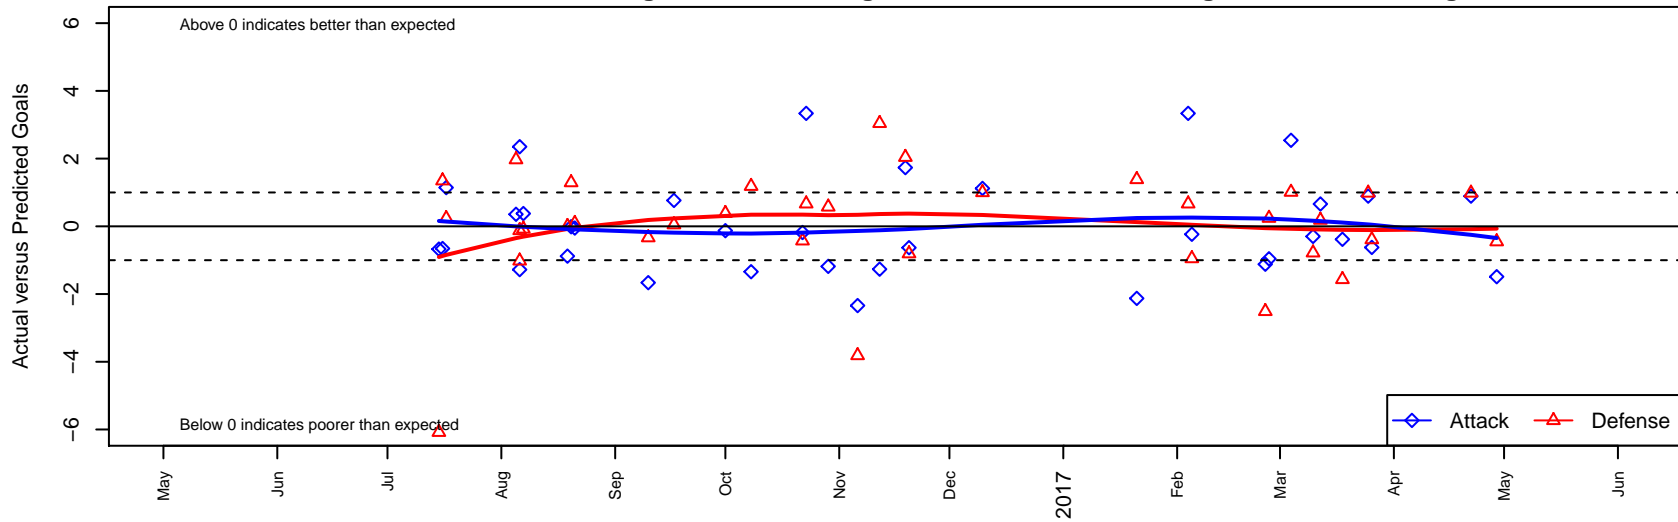

# FWFC Blue B04

Federal Way FC  
 Federal Way, WA  
 B04 total strength=1010  
 attack=3.74 defense=1.14  
 fall league = RCL B04 Div 2  
 spr league = Win RCL B04 Div 2

alt names used:  
 FEDERAL WAY FOOTBALL FWFC B04 BLUE  
 FEDERAL WAY FOOTBALL FWFC B04 BLUE  
 FWFC B04 Blue (A)  
 FWFC B04 Blue  
 FWFC B04 Blue (A)  
 FWFC B04 Blue (A)

**FWFC Blue B04**  
 Dots are actual minus expected GF (blue circles) and GA (red triangles).  
 Blue line is smoothed change in attack strength. Red is smoothed change in defense strength.

**attack and defense variance (black dot)  
relative to other teams  
and top 10 in region**