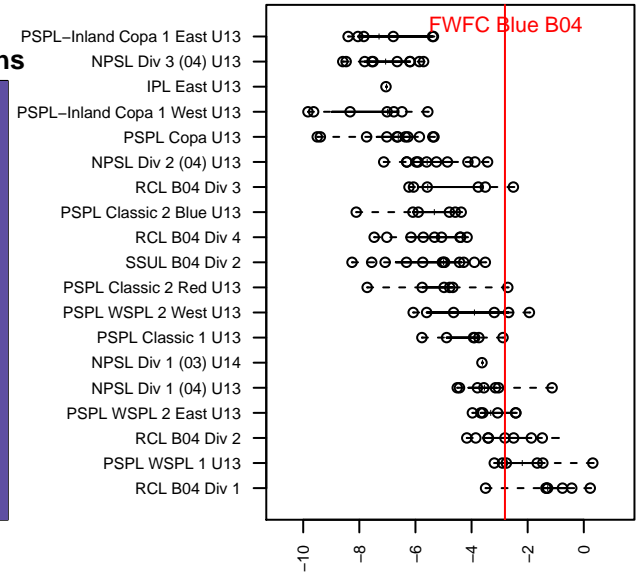

**attack and defense rating
relative to others at age
and all opponents in last 13 months**