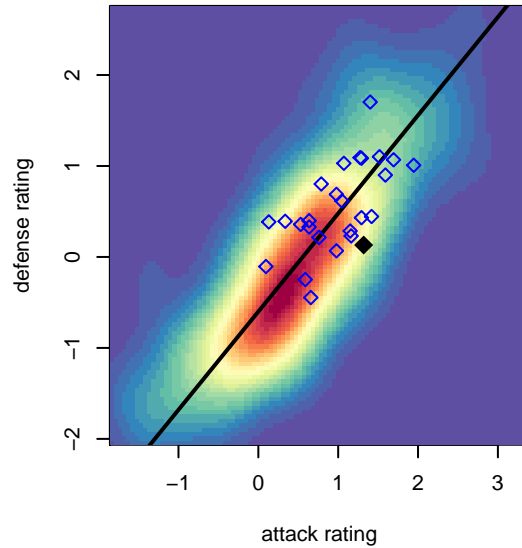

**attack and defense rating
relative to others at age
and all opponents in last 13 months**